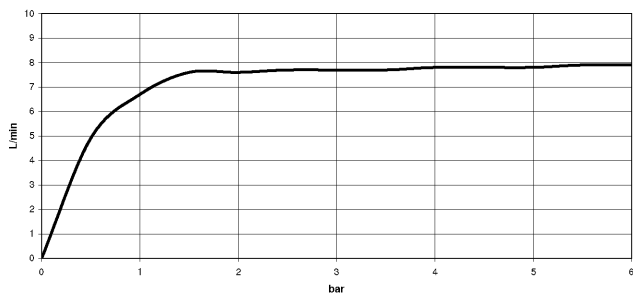

DORNBACHT YARRE Shower head - Chrome

28 503 832

- 180-210mm projection
- ball-joint pivotable through 30°
- normal flow
- with anti-scale system
- spray head Ø 100mm
- rosette Ø 55 mm
- 1/2" connection
- max. flow 6.8 l/min
- rosette Ø 55 mm

Chrome

28 503 832-00

Soft Black

28 503 832-69

DORNBACHT YARRE Shower head - Chrome

28 503 832

Flow rate chart

Certificates